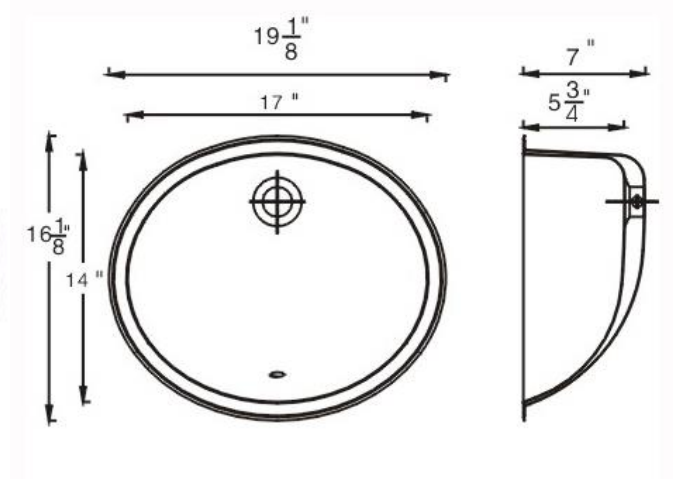

LENOVA

4580 W Roosevelt Rd Hillside, IL 60162 www.Lenovasinks.com Phone: 877-733-1098

SPECIFICATIONS

MODEL SS-B2

GENERAL

Fine quality sink formed of double layered, 18 gauge, type 304 nickel bearing stainless steel.

DESIGN FEATURES

Bowls depth 5-3/4" with inside bowl dimensions 17" X 14" over all 19-1/8" X 16-1/8"

Finish: Inside bowl surfaces polished to a uniform satin finish.

1. **Features:**
1. Double Layered
  2. Made by high quality 18 gauge type 304 stainless steel.
  3. With Overflow
  4. Mount style: Can be mounted either as top mount or under mount sink.
  5. Self-rimming edge.

Other: Drain opening 1-3/4"

C

CUPC certified

Minimum cabinet size 21"

Product shall be specified as SS-B2